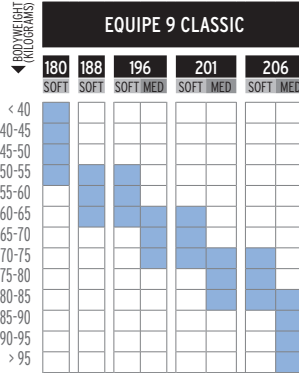

# NORDIC WEIGHT CHART

BODYWEIGHT (KILOGRAMS)

■ FOR VERY GOOD SKIERS IN THEIR CATEGORY

## CLASSIC

**JUNIOR**

Ski length =  
Skier height + 10 to 20 cm

## SKATE

**JUNIOR**

Ski length =  
Skier height + 5 to 15 cm