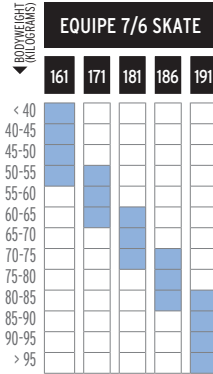

# NORDIC WEIGHT CHART

BODYWEIGHT (KILOGRAMS)

■ FOR VERY GOOD SKIERS IN THEIR CATEGORY

## CLASSIC

**JUNIOR**

Ski length =  
Skier height + 10 to 20 cm

## SKATE

**JUNIOR**

Ski length =  
Skier height + 5 to 15 cm