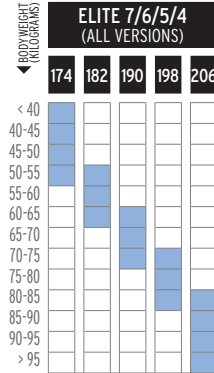

NORDIC WEIGHT CHART

BODYWEIGHT (KILOGRAMS)

■ FOR VERY GOOD SKIERS IN THEIR CATEGORY

CLASSIC

JUNIOR

Ski length =
Skier height + 10 to 20 cm

SKATE

JUNIOR

Ski length =
Skier height + 5 to 15 cm

ELITE

SNOWSCAPE

X-ADVENTURE