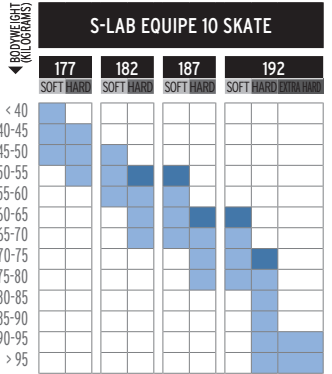

# NORDIC WEIGHT CHART

BODYWEIGHT (KILOGRAMS)

■ FOR VERY GOOD SKIERS IN THEIR CATEGORY

## CLASSIC

**JUNIOR**

Ski length =  
Skier height + 10 to 20 cm

## SKATE

**JUNIOR**

Ski length =  
Skier height + 5 to 15 cm