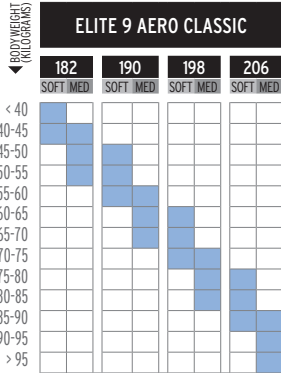

NORDIC WEIGHT CHART

BODYWEIGHT (KILOGRAMS)

■ FOR VERY GOOD SKIERS IN THEIR CATEGORY

CLASSIC

JUNIOR

Ski length =
Skier height + 10 to 20 cm

SKATE

JUNIOR

Ski length =
Skier height + 5 to 15 cm

ELITE

SNOWSCAPE

X-ADVENTURE