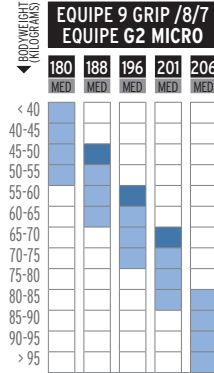

# NORDIC WEIGHT CHART

BODYWEIGHT (KILOGRAMS)

■ FOR VERY GOOD SKIERS IN THEIR CATEGORY

## CLASSIC

**JUNIOR**

Ski length =  
Skier height + 10 to 20 cm

## SKATE

**JUNIOR**

Ski length =  
Skier height + 5 to 15 cm