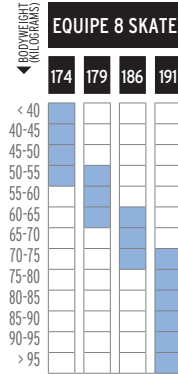

# NORDIC WEIGHT CHART

BODYWEIGHT (KILOGRAMS)

■ FOR VERY GOOD SKIERS IN THEIR CATEGORY

## CLASSIC

**JUNIOR**

Ski length =  
Skier height + 10 to 20 cm

## SKATE

**JUNIOR**

Ski length =  
Skier height + 5 to 15 cm