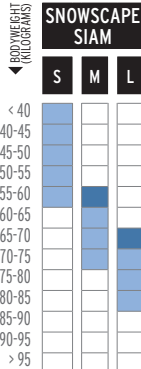

NORDIC WEIGHT CHART

BODYWEIGHT (KILOGRAMS)

■ FOR VERY GOOD SKIERS IN THEIR CATEGORY

CLASSIC

JUNIOR

Ski length =
Skier height + 10 to 20 cm

SKATE

JUNIOR

Ski length =
Skier height + 5 to 15 cm

ELITE

SNOWSCAPE

X-ADVENTURE