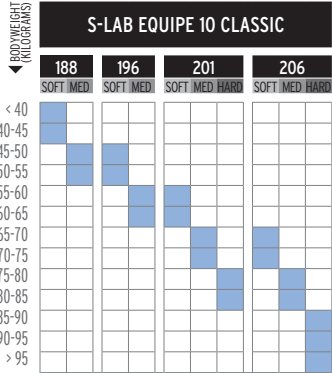

# NORDIC WEIGHT CHART

BODYWEIGHT (KILOGRAMS)

■ FOR VERY GOOD SKIERS IN THEIR CATEGORY

## CLASSIC

**JUNIOR**

Ski length =  
Skier height + 10 to 20 cm

## SKATE

**JUNIOR**

Ski length =  
Skier height + 5 to 15 cm