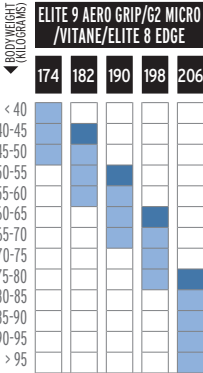

NORDIC WEIGHT CHART

BODYWEIGHT (KILOGRAMS)

■ FOR VERY GOOD SKIERS IN THEIR CATEGORY

CLASSIC

JUNIOR

Ski length =
Skier height + 10 to 20 cm

SKATE

JUNIOR

Ski length =
Skier height + 5 to 15 cm

ELITE

SNOWSCAPE

X-ADVENTURE