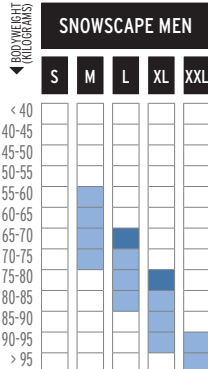

NORDIC WEIGHT CHART

BODYWEIGHT (KILOGRAMS)

■ FOR VERY GOOD SKIERS IN THEIR CATEGORY

CLASSIC

JUNIOR

Ski length =
Skier height + 10 to 20 cm

SKATE

JUNIOR

Ski length =
Skier height + 5 to 15 cm

ELITE

SNOWSCAPE

X-ADVENTURE