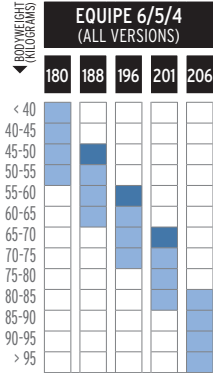

# NORDIC WEIGHT CHART

BODYWEIGHT (KILOGRAMS)

■ FOR VERY GOOD SKIERS IN THEIR CATEGORY

## CLASSIC

**JUNIOR**

Ski length =  
Skier height + 10 to 20 cm

## SKATE

**JUNIOR**

Ski length =  
Skier height + 5 to 15 cm