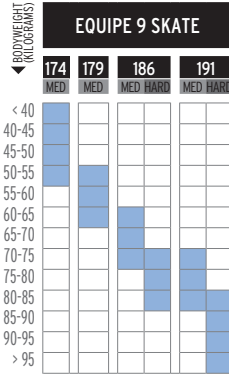

# NORDIC WEIGHT CHART

BODYWEIGHT (KILOGRAMS)

■ FOR VERY GOOD SKIERS IN THEIR CATEGORY

## CLASSIC

**JUNIOR**

Ski length =  
Skier height + 10 to 20 cm

## SKATE

**JUNIOR**

Ski length =  
Skier height + 5 to 15 cm