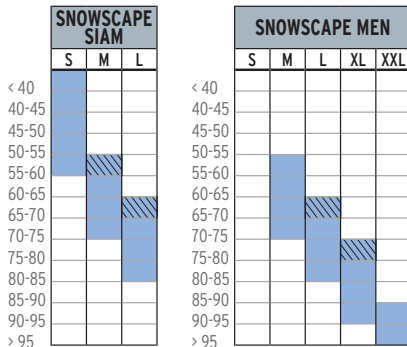

NORDIC WEIGHT CHART

BODYWEIGHT (KILOGRAMS)

CLASSIC

SKATE

JUNIOR

CLASSIC
Ski length = Skier height + 10 to 20 cm
SKATE
Ski length = Skier height + 5 to 15 cm

ELITE

SNOWSCAPE

X-ADVENTURE

BODYWEIGHT (KILOGRAMS)

FOR VERY GOOD SKIERS IN THEIR CATEGORY