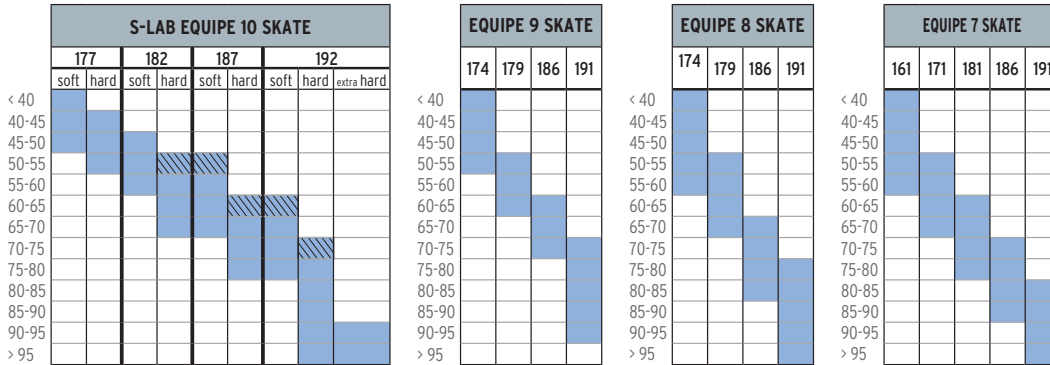

NORDIC WEIGHT CHART

BODYWEIGHT (KILOGRAMS)

CLASSIC

SKATE

JUNIOR

CLASSIC
Ski length = Skier height + 10 to 20 cm
SKATE
Ski length = Skier height + 5 to 15 cm

ELITE

SNOWSCAPE

X-ADVENTURE

BODYWEIGHT (KILOGRAMS)

FOR VERY GOOD SKIERS IN THEIR CATEGORY