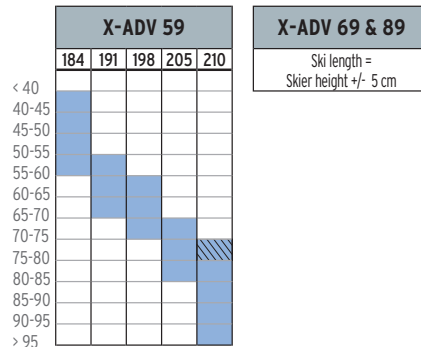

NORDIC WEIGHT CHART

BODYWEIGHT (KILOGRAMS)

CLASSIC

SKATE

JUNIOR

CLASSIC
Ski length = Skier height + 10 to 20 cm
SKATE
Ski length = Skier height + 5 to 15 cm

ELITE

SNOWSCAPE

X-ADVENTURE

BODYWEIGHT (KILOGRAMS)

FOR VERY GOOD SKIERS IN THEIR CATEGORY