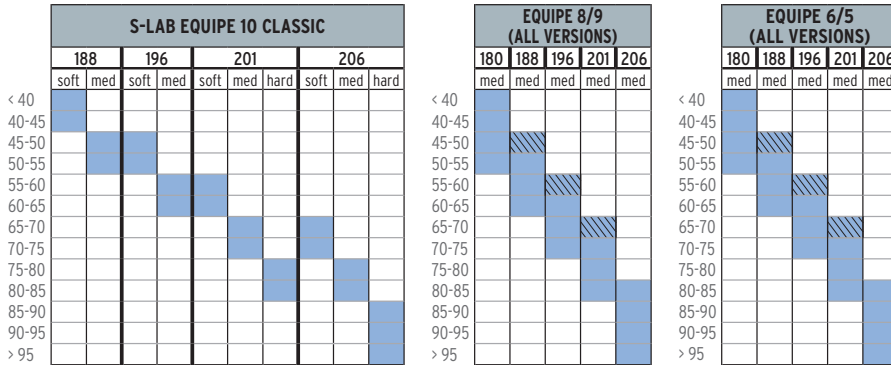

NORDIC WEIGHT CHART

BODYWEIGHT (KILOGRAMS)

CLASSIC

SKATE

JUNIOR

CLASSIC
Ski length = Skier height + 10 to 20 cm
SKATE
Ski length = Skier height + 5 to 15 cm

ELITE

SNOWSCAPE

X-ADVENTURE

BODYWEIGHT (KILOGRAMS)

FOR VERY GOOD SKIERS IN THEIR CATEGORY