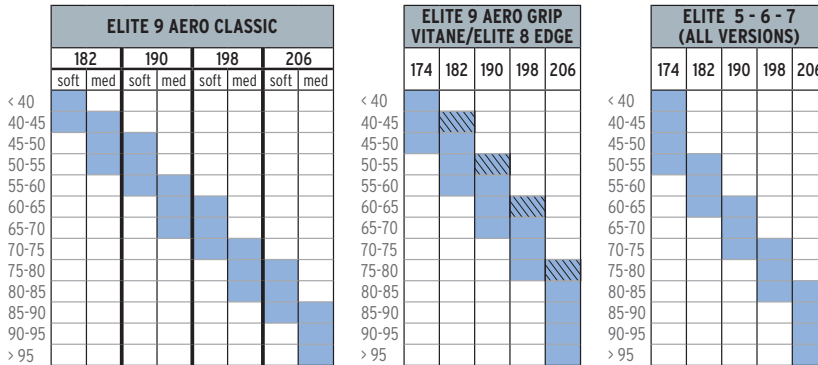

NORDIC WEIGHT CHART

BODYWEIGHT (KILOGRAMS)

CLASSIC

SKATE

JUNIOR

CLASSIC
Ski length = Skier height + 10 to 20 cm
SKATE
Ski length = Skier height + 5 to 15 cm

ELITE

SNOWSCAPE

X-ADVENTURE

BODYWEIGHT (KILOGRAMS)

FOR VERY GOOD SKIERS IN THEIR CATEGORY