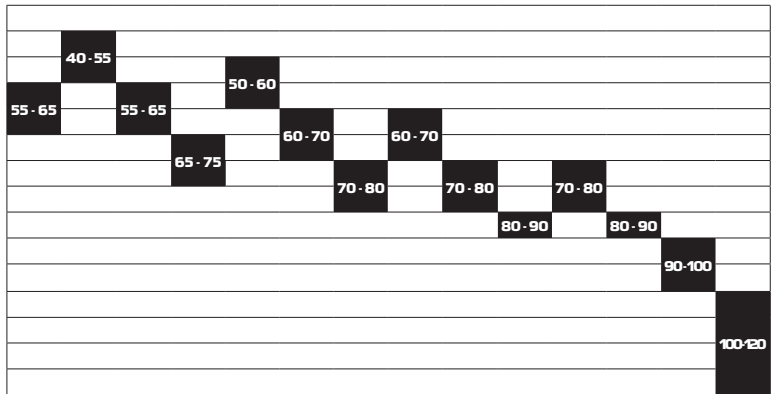

BODY WEIGHT CHARTS

RACING & PERF

Models : S/SERIES SKATE | RS 10

SIZES	170	177	182	187	192
					X stiff
SKIN					
UNIVERSAL	●	●	●	●	●
BLUE		●	●	●	●
RED		●	●	●	●
ZERO					

RACING & PERF / TRAINING CLASSIC

Models : S/SERIES CLASSIC AND eSKIN | RC CLASSIC - eSKIN - CX

178	188			196			201			206			
MED	SOFT	MED	HARD	SOFT	MED	HARD	SOFT	MED	HARD	SOFT	MED	HARD	X-HARD
●	●	●	●	●	●	●	●	●	●	●	●	●	●
●	●			●	●		●	●		●	●	●	●
	●			●	●		●	●		●	●		
	●			●	●		●	●		●	●		
				●			●			●			

RC+ Eskin + RC7+ eSKIN + RC8

SIZES	174	182	190	198	206
					X stiff
35 - 40					
40 - 45					
45 - 50	40-55				
50 - 55					
55 - 60		50-65			
60 - 65			60-75		
65 - 70					
70 - 75				70-85	
75 - 80					
80 - 85					
85 - 90					80-95
90 - 95					90

Model : RC7

SIZES	188	196	201	206
35 - 40				
40 - 45				
45 - 50				
50 - 55				
55 - 60	55-65			
60 - 65				
65 - 70		60-70		
70 - 75			70-80	
75 - 80				
80 - 85				
85 - 90				80
90 - 95				

BODY WEIGHT CHARTS