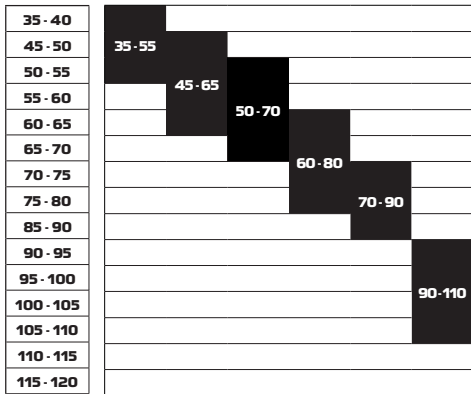

BODY WEIGHT CHARTS

RACING & PERF

Models : S/SERIES SKATE | RS 10

SIZES	170	177	182	187	192
					X stiff
SKIN					
UNIVERSAL	●	●	●	●	●
BLUE		●	●	●	●
RED		●	●	●	●
ZERO					

RACING & PERF / TRAINING CLASSIC

Models : S/SERIES CLASSIC AND eSKIN | RC CLASSIC - eSKIN - CX

178	188			196			201			206			
MED	SOFT	MED	HARD	SOFT	MED	HARD	SOFT	MED	HARD	SOFT	MED	HARD	X-HARD
●	●	●	●	●	●	●	●	●	●	●	●	●	●
●	●			●	●		●	●		●	●	●	●
	●			●	●		●	●		●	●		
	●			●	●		●	●		●	●		
				●			●			●			

RC+ Eskin + RC7+ eSKIN + RC8

SIZES	174	182	190	198	206
					X stiff
35 - 40					
40 - 45					
45 - 50	40-55				
50 - 55					
55 - 60		50-65			
60 - 65			60-75		
65 - 70					
70 - 75				70-85	
75 - 80					
80 - 85					
85 - 90					80-95
90 - 95					90

Model : RC7

SIZES	188	196	201	206
35 - 40				
40 - 45				
45 - 50				
50 - 55				
55 - 60	55-65			
60 - 65				
65 - 70		60-70		
70 - 75			70-80	
75 - 80				
80 - 85				
85 - 90				80
90 - 95				

BODY WEIGHT CHARTS